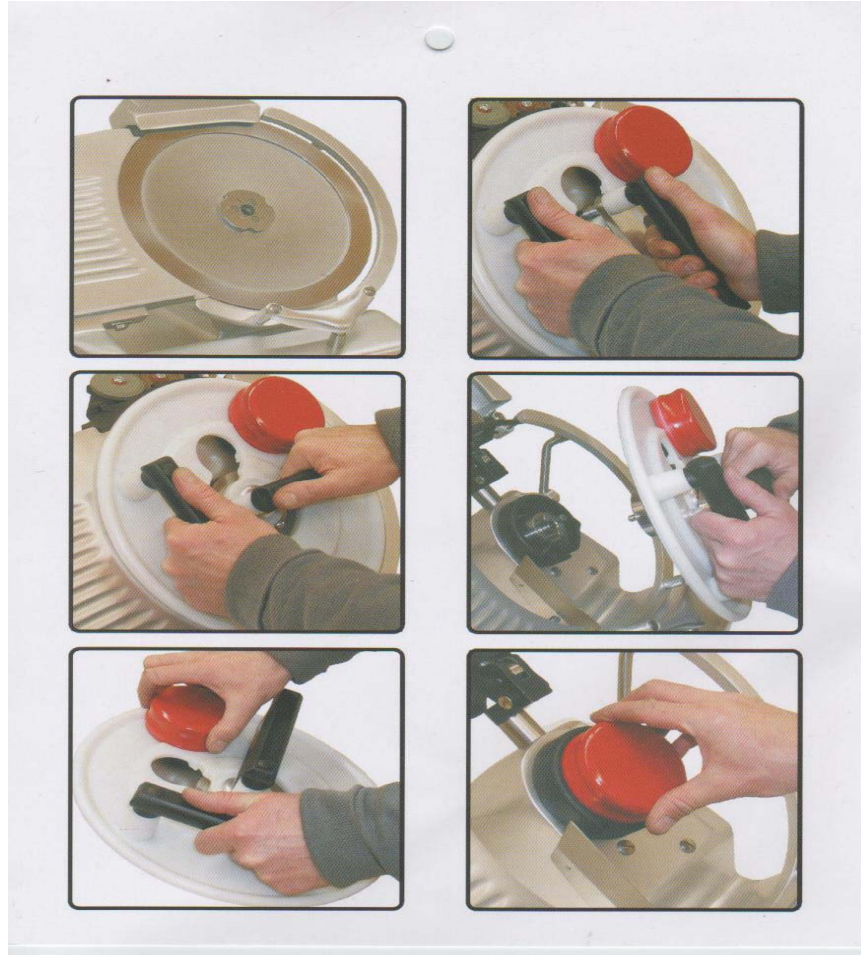

*Introducing **One-Touch** Blade Removal from Larry Sommers Co. Ltd!*

New! Now Larry Sommers Co. Limited has 5 Models of Meat Slicers that come standard with this amazing new tool for removing blades effortlessly for easy cleaning without the risk of injury!
Models: GL-300/N, C-300N, C-300NT, SOM-Matic & CX-Matic.